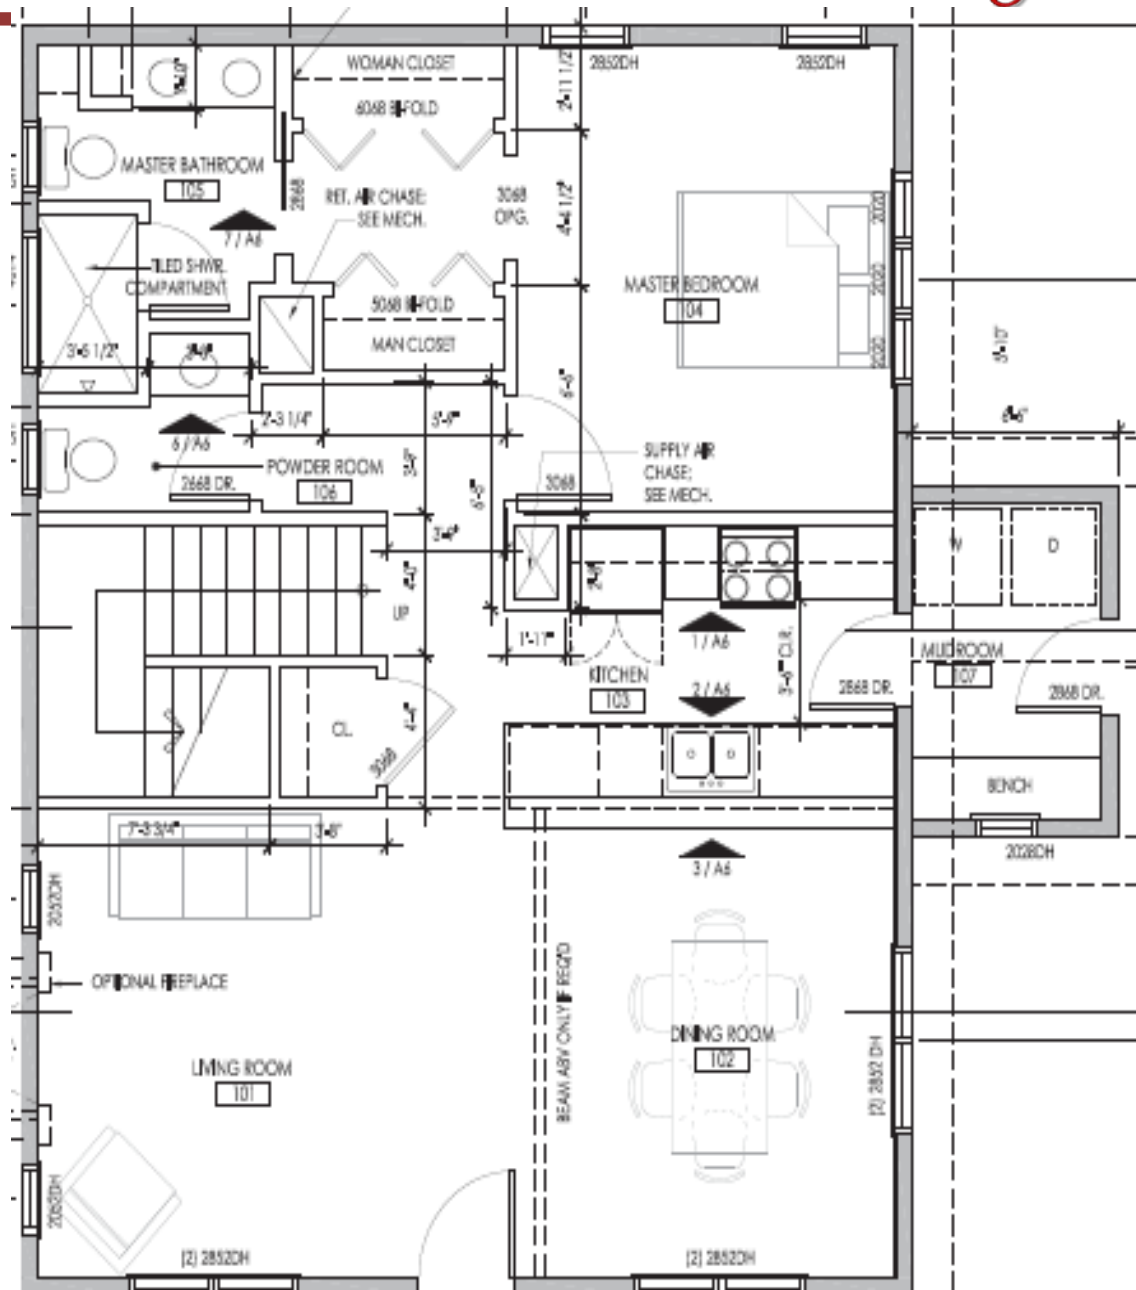

Elderberry

*1,649 Heated Square Feet
3 Bedrooms 2.5 Bathroom*

Elderberry

Exterior

- Craftsman Style Home
- Shakes in Gables
- Rock Columns
- Hardie Lap Siding
- 2 Car Garage

Interior

- Master on the Main
- Gas Fireplace
- Hardwood Floors Throughout
- Tile Shower
- Eat in Kitchen
- Open Floor Plan