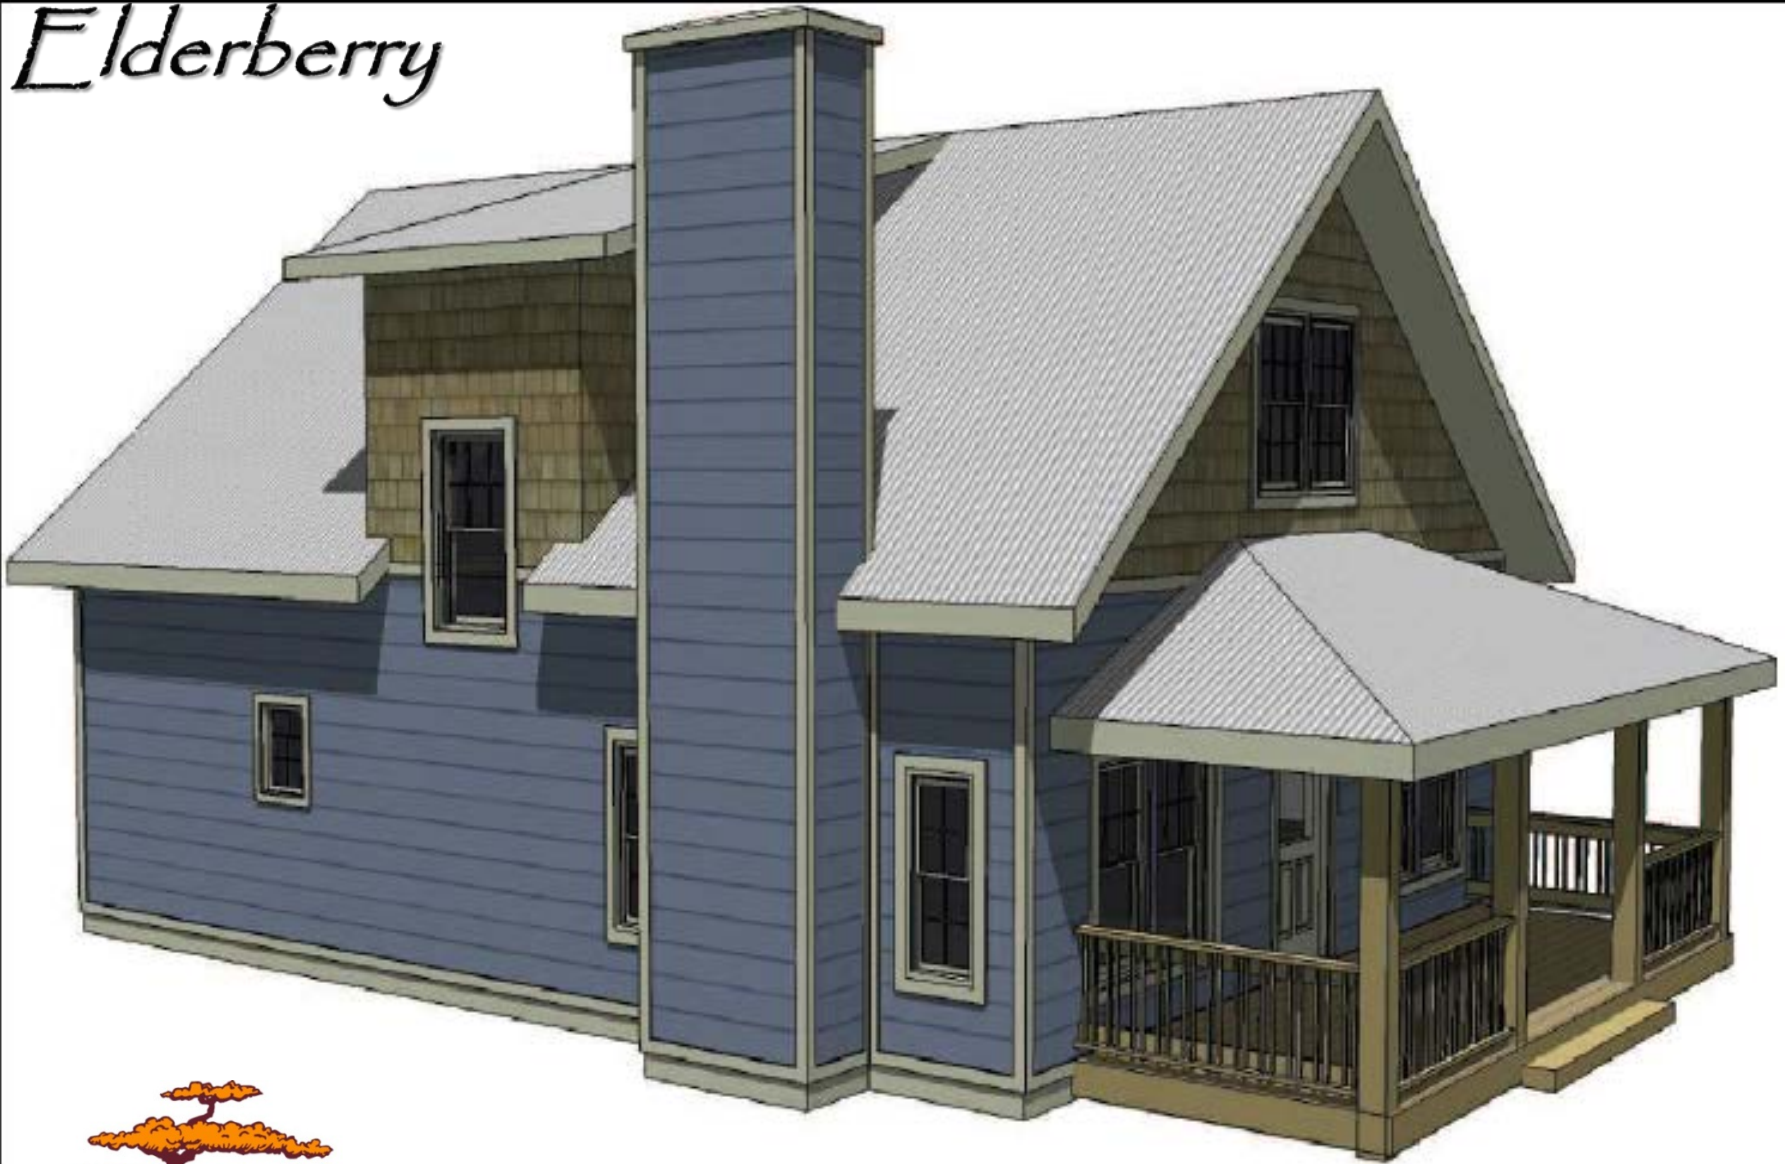

Elderberry

*1,649 Heated Square Feet
3 Bedrooms 2.5 Bathroom*

Elderberry

Exterior

- Craftsman Style Home
- Shakes in Gables
- Rock Columns
- Hardie Lap Siding
- 2 Car Garage

Interior

- Master on the Main
- Gas Fireplace
- Hardwood Floors Throughout
- Tile Shower
- Eat in Kitchen
- Open Floor Plan

Elderberry