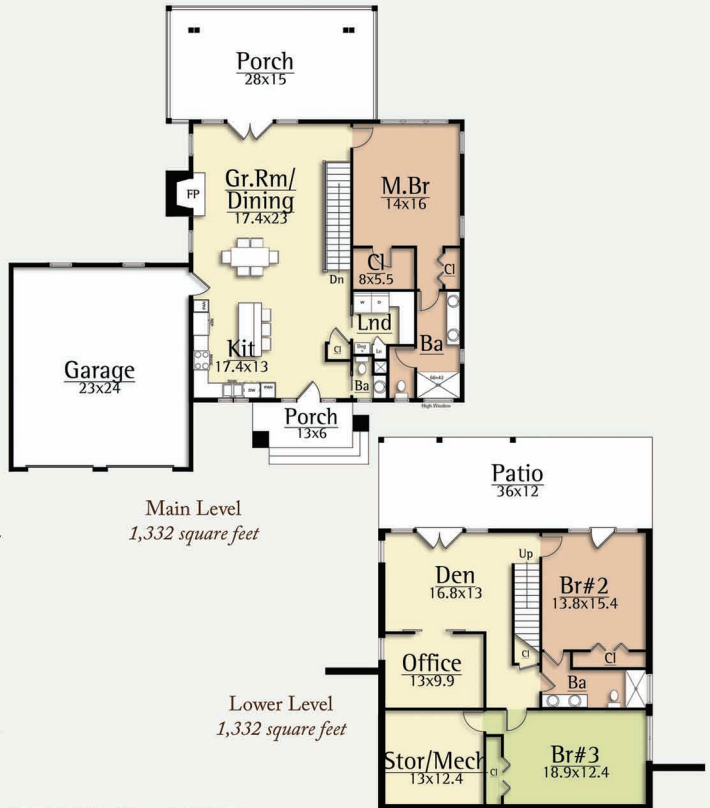

Perfect For a Sloping Lot  
Features a Walkout Lower Level

## OPUS III

CONTEMPORARY LIVING

*2,664 total square feet*

*3 Br, 2.5 Ba*

An opus number is used to title musical compositions with similar characteristics.

The Opus Series by MossCreek is an efficient hillside home design that is available in a variety of exterior themes, each with their own number.

On the main level, the Opus features a spacious trio of kitchen, dining, and great room areas. These spaces are complimented with a generous master suite, laundry room, and a rear porch for outdoor living and entertaining.

On the lower level, the Opus provides two guest bedrooms, office, den, and generous storage.

The Opus is the perfect compact layout for modern family living, or for a weekend getaway.

**MOSSCREEK**

MODERN HOME DESIGN