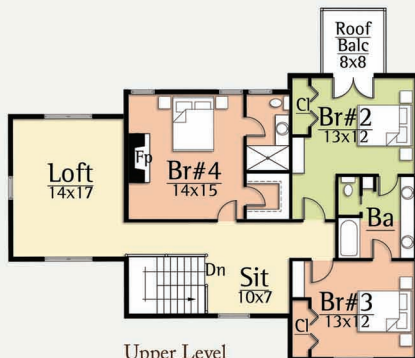

MODERN HOME DESIGN

www.MossCreekModern.com - 800.737.2166