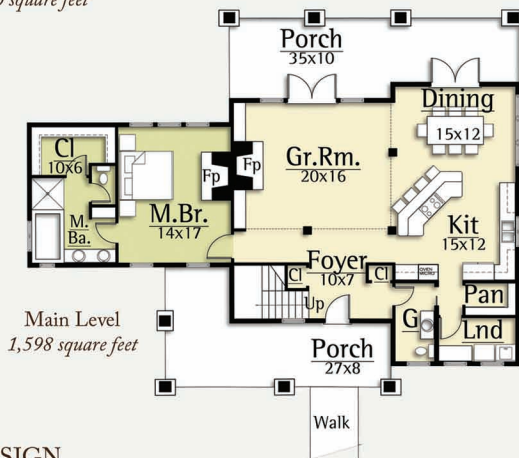

MODERN HOME DESIGN

www.MossCreekModern.com - 800.737.2166