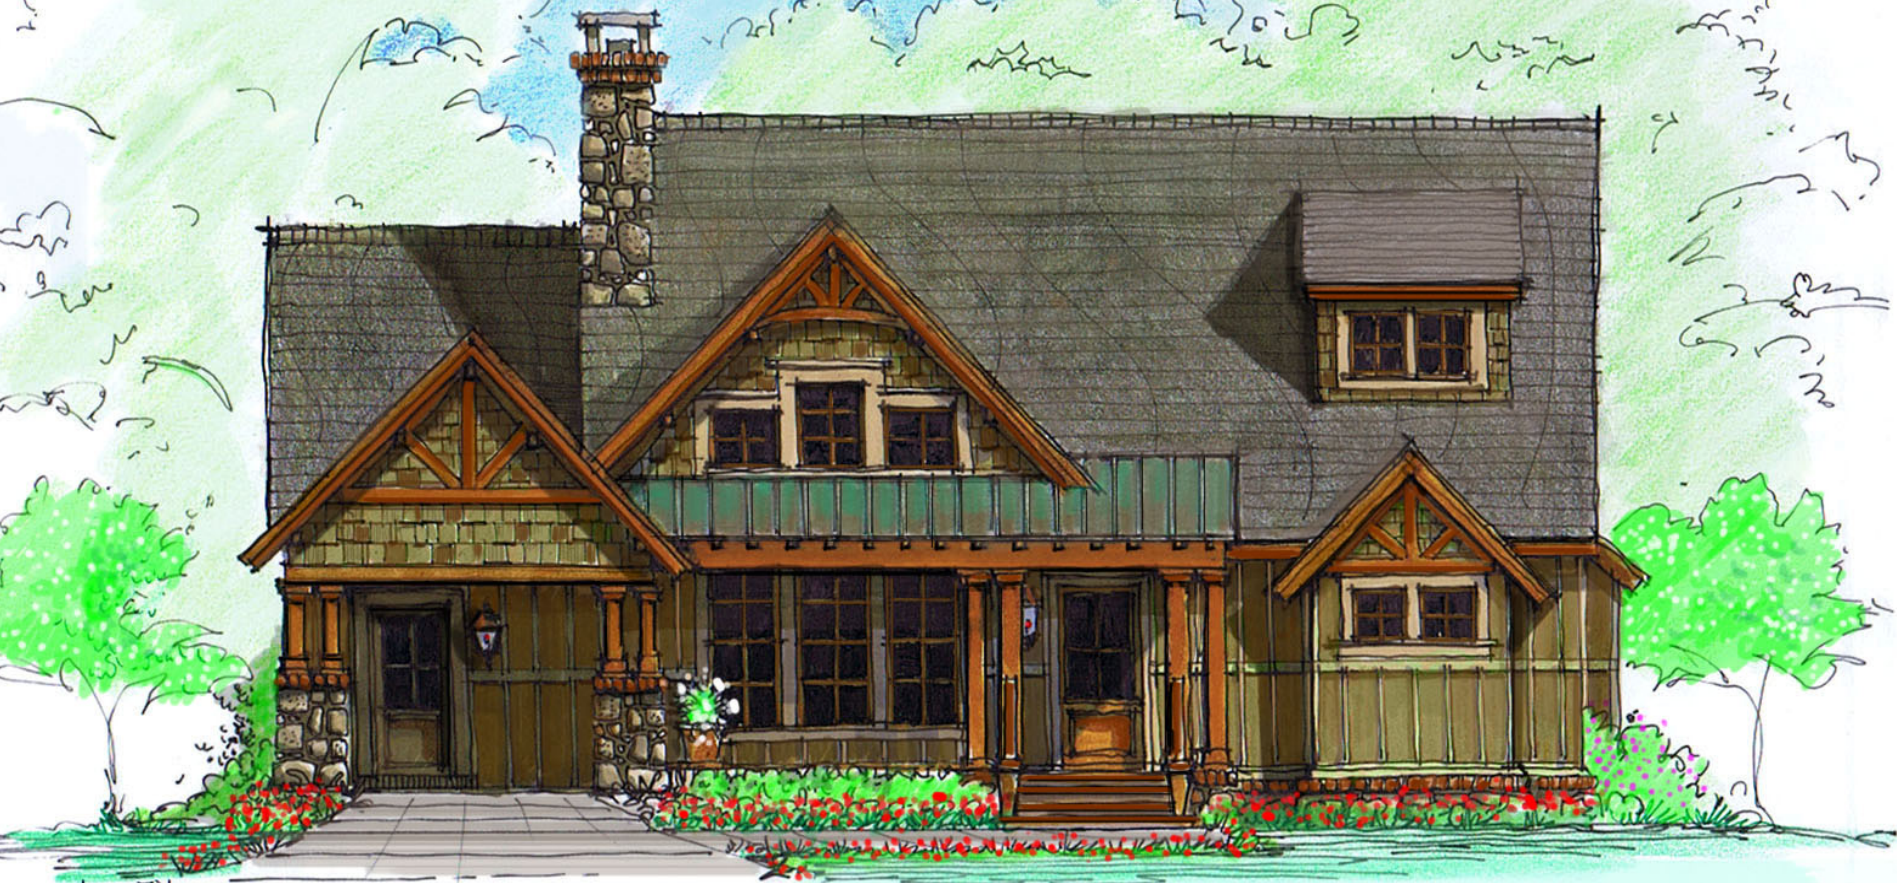

# Black Bear Hideaway

Shawn Fisher 2012

*Versant*

1,800 Heated Square Feet  
3 Bedrooms 3 Bathrooms

# Black Bear Hideaway

*\*All sizes are approximate and are subject to change.*

## Exterior

- Board and Batt Hardie Siding
- Cedar Shakes in Gables
- Rustic Arts and Crafts Style
- Outdoor Fireplace
- Screened Back Deck
- Open Floor Plan
- Private Deck for Master Bedroom