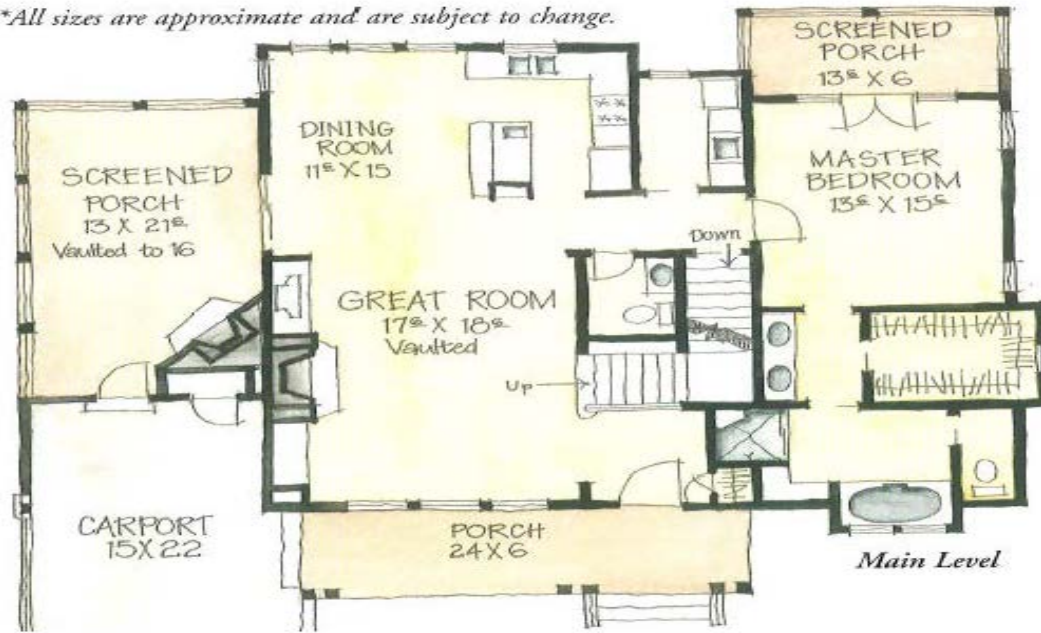

# Black Bear Hideaway

Shawn Fisher 2012

*Versant*

1,800 Heated Square Feet  
3 Bedrooms 3 Bathrooms

# Black Bear Hideaway

*\*All sizes are approximate and are subject to change.*

## Exterior

- Board and Batt Hardie Siding
- Cedar Shakes in Gables
- Rustic Arts and Crafts Style
- Outdoor Fireplace
- Screened Back Deck
- Open Floor Plan
- Private Deck for Master Bedroom

## Interior

- Vaulted Great Room
- Overlook from Study or Bedroom
- Room to expand in Basement
- Kitchen Island
- Walk in Closet in Master
- Granite Counter tops