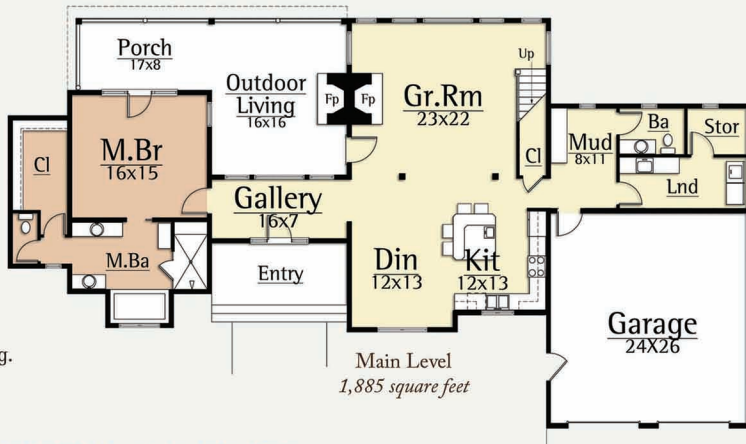

MODERN HOME DESIGN

www.MossCreekModern.com - 800.737.2166