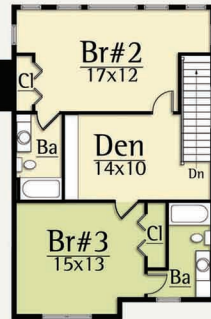

MODERN HOME DESIGN

www.MossCreekModern.com - 800.737.2166