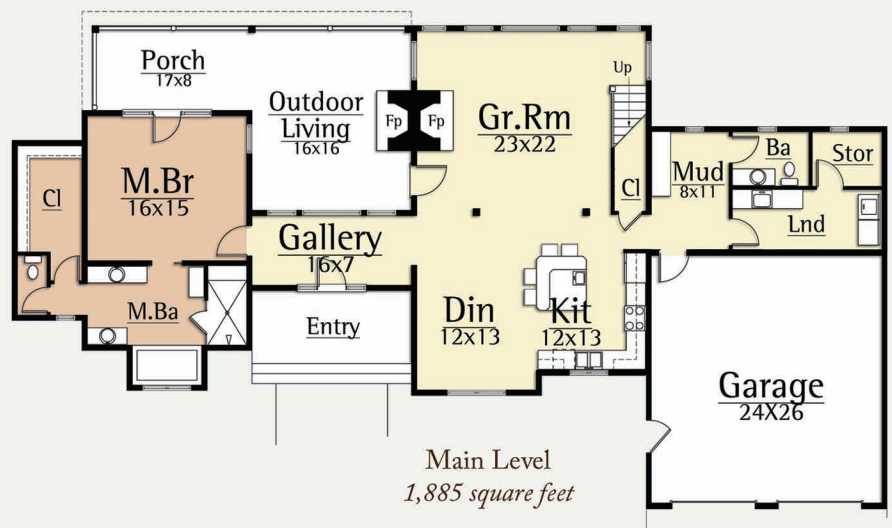

DULCIMER

2,751 total square feet

The Dulcimer's humble origins began in the Appalachian mountains as a way to lift the spirits of the early Scotch-Irish mountain settlers.

Today, the Dulcimer home design by MossCreek follows in it's namesake's footsteps. Perfectly at home in any mountain or natural setting.

Inside, the the Dulcimer features open plan living, large view glass in the Great Rm, three generous master suites, and an upper loft.

On the exterior, the Dulcimer features generous outdoor living with a fireplace.

For quick getaways, or long term living, the Dulcimer is ideally suited for living for just about any natural setting.

Upper Level
886 square feet

Main Level
1,885 square feet

RUSTIC AMERICAN HOME DESIGN
www.MossCreek.net 800.737.2166