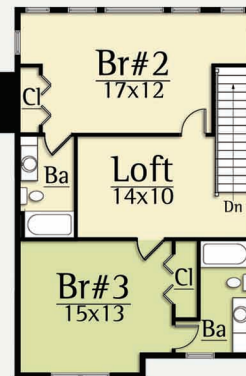

DULCIMER

2,751 total square feet

The Dulcimer's humble origins began in the Appalachian mountains as a way to lift the spirits of the early Scotch-Irish mountain settlers.

Today, the Dulcimer home design by MossCreek follows in it's namesake's footsteps. Perfectly at home in any mountain or natural setting.

Inside, the the Dulcimer features open plan living, large view glass in the Great Rm, three generous master suites, and an upper loft.

On the exterior, the Dulcimer features generous outdoor living with a fireplace.

For quick getaways, or long term living, the Dulcimer is ideally suited for living for just about any natural setting.

Upper Level
886 square feet

Main Level
1,885 square feet

RUSTIC AMERICAN HOME DESIGN
www.MossCreek.net 800.737.2166