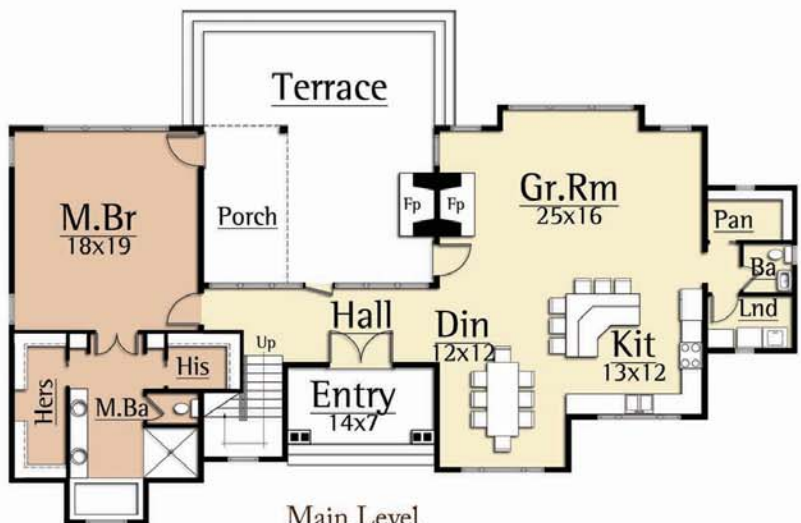

MOSSCREEK

RUSTIC AMERICAN HOME DESIGN

MEET ME ON THE MOUNTAIN

Copyright 2012 MossCreek
www.MossCreek.net
800.737.2166

Gatherings with family and friends provide cherished moments that last a lifetime. Meet Me on the Mountain by MossCreek is the perfect home for building those memories. The design features 3 bedrooms, 2-1/2 baths, with a Master Bedroom on the main level. A large story and a half vaulted Great Room with exposed timber trusses and an open Kitchen / Dining Room complete a dramatic interior.

MEET ME ON
THE MOUNTAIN
2,652 total square feet

Upper Level
765 square feet

Main Level
1,887 square feet

Copyright 2012 MossCreek