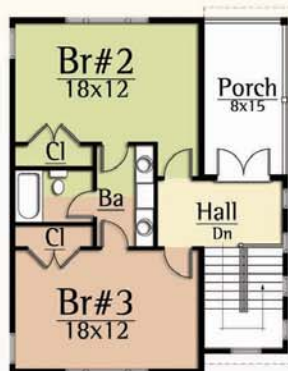

MOSSCREEK

RUSTIC AMERICAN HOME DESIGN

MEET ME ON THE MOUNTAIN

Copyright 2012 MossCreek
www.MossCreek.net
800.737.2166

Gatherings with family and friends provide cherished moments that last a lifetime. Meet Me on the Mountain by MossCreek is the perfect home for building those memories. The design features 3 bedrooms, 2-1/2 baths, with a Master Bedroom on the main level. A large story and a half vaulted Great Room with exposed timber trusses and an open Kitchen / Dining Room complete a dramatic interior.

MEET ME ON
THE MOUNTAIN
2,652 total square feet

Upper Level
765 square feet

Main Level
1,887 square feet

Copyright 2012 MossCreek