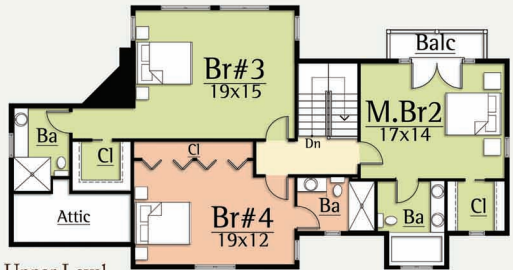

## HARMONIUM II

MODERN FARMHOUSE

2,765 total square feet

4 Br, 4.5 Ba

Throughout the 1800's the harmonium was an instrument that brought culture to the farms of early America's pre-electric era.

The Harmonium II Farmhouse by MossCreek is a reimagined version of the farmhouses of the 1800's. Minimalist modern elements combine nicely with a historic farmhouse massing.

The design features open living areas and a main level master suite with beamed ceilings. The large glass in the great room lets dramatic light fill the home. On the upper level the Harmonium II features three pleasant guest rooms with full baths.

At home in any natural setting, the Harmonium II is an ideal home for enjoying full time living or weekend getaways.

Upper Level  
1,337 square feet

Main Level  
1,428 square feet

MODERN HOME DESIGN

[www.MossCreekModern.com](http://www.MossCreekModern.com) - 800.737.2166