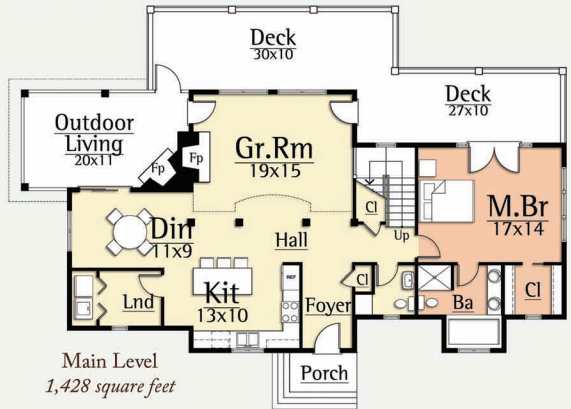

## HARMONIUM II

MODERN FARMHOUSE

2,765 total square feet

4 Br, 4.5 Ba

Throughout the 1800's the harmonium was an instrument that brought culture to the farms of early America's pre-electric era.

The Harmonium II Farmhouse by MossCreek is a reimagined version of the farmhouses of the 1800's. Minimalist modern elements combine nicely with a historic farmhouse massing.

The design features open living areas and a main level master suite with beamed ceilings. The large glass in the great room lets dramatic light fill the home. On the upper level the Harmonium II features three pleasant guest rooms with full baths.

At home in any natural setting, the Harmonium II is an ideal home for enjoying full time living or weekend getaways.

Upper Level  
1,337 square feet

Main Level  
1,428 square feet

MODERN HOME DESIGN

[www.MossCreekModern.com](http://www.MossCreekModern.com) - 800.737.2166