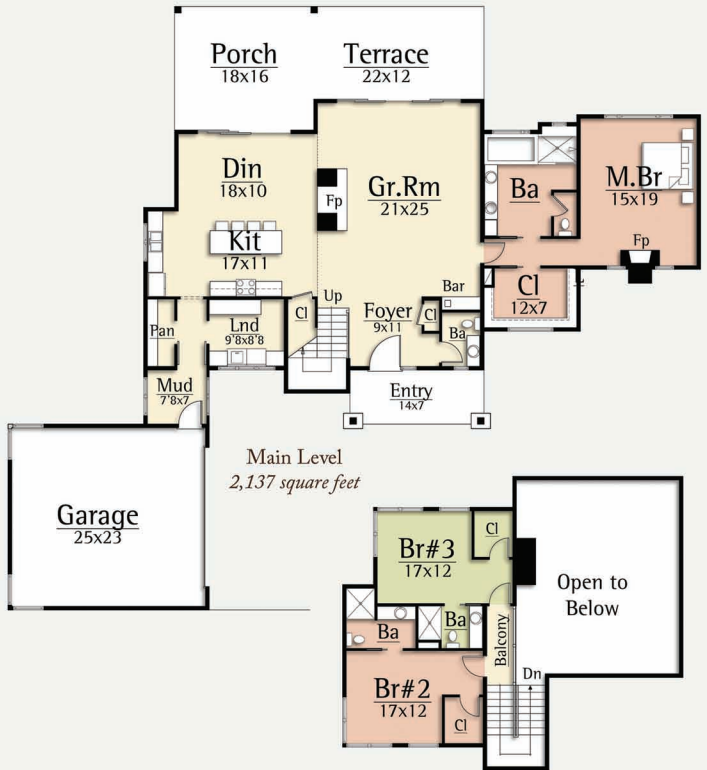

MILLENIA

CONTEMPORARY LIVING

2,851 total square feet

3 Br, 3.5 Ba

The Millenia by MossCreek is a contemporary reimagined home from the modern era.

Stone, glass, wood and corrugated metal create a mix of modern and warm materials for a balance of Yin Yang architectural expression.

The interior of the design features open living areas and master suite with beamed ceilings on the main level. The vaulted ceiling of the great room fills the home with dramatic light. On the upper level the Millenia features two spacious guest room suites with full baths.

The result is a home that is a comfortable place for living and entertaining in any environment.

MODERN HOME DESIGN
www.MossCreekModern.com - 800.737.2166

Upper Level
714 square feet