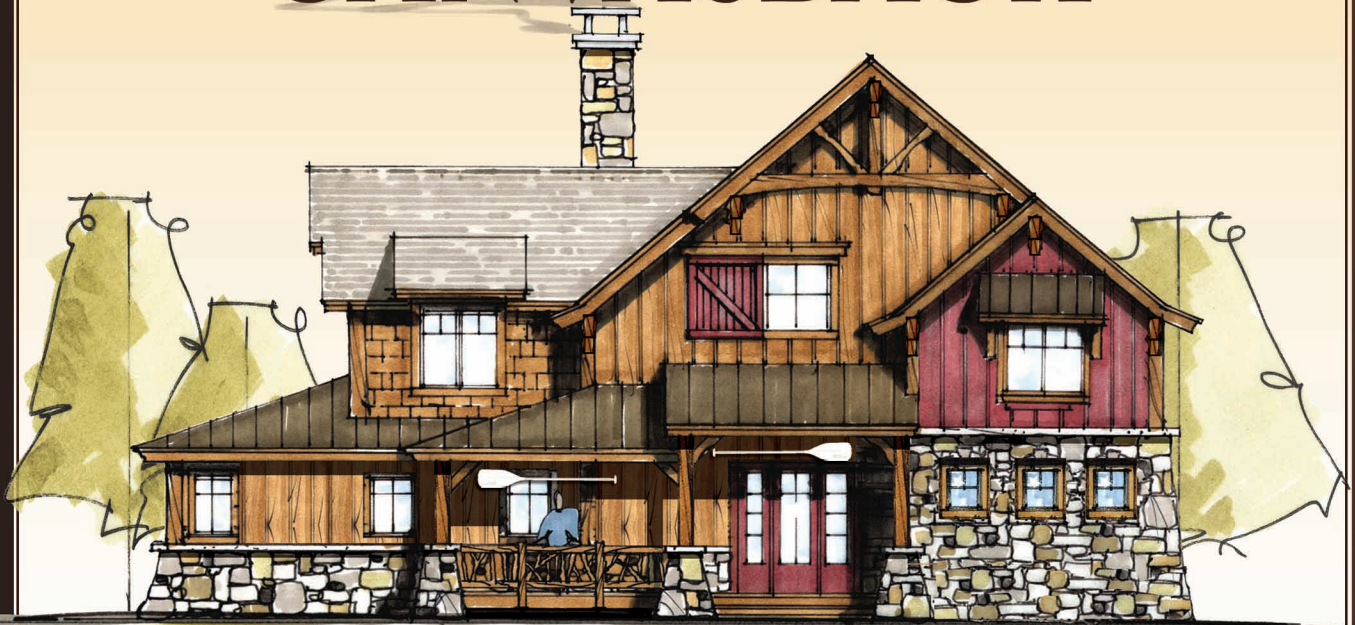

# MOSSCREEK

RUSTIC AMERICAN HOME DESIGN

# CANVASBACK

Copyright 2012 MossCreek  
www.MossCreek.net  
800.737.2166

A sloping profile distinguishes the Canvasback from all other waterfowl. This species creates its summer homes in prairie marshes and during the winter on large lakes, bays, and estuaries.

The Canvasback by MossCreek is also distinguished by a distinct sloping roof profile. Cabin windows, canoe paddle accents, and a adirondack railing, all work to give this home it's mountain-nautical theme. The interior features open living areas and master suite with beamed ceilings. The vaulted ceiling of the great room lets dramatic light fill the home. On the upper level the Canvasback features two pleasant guest rooms, divided lavatories, and loft and sitting areas. At home on any lake, bay or estuary, the Canvasback is an ideal home enjoying Americas outdoors.

**CANVASBACK**  
*2,681 total square feet*

Copyright 2012 MossCreek