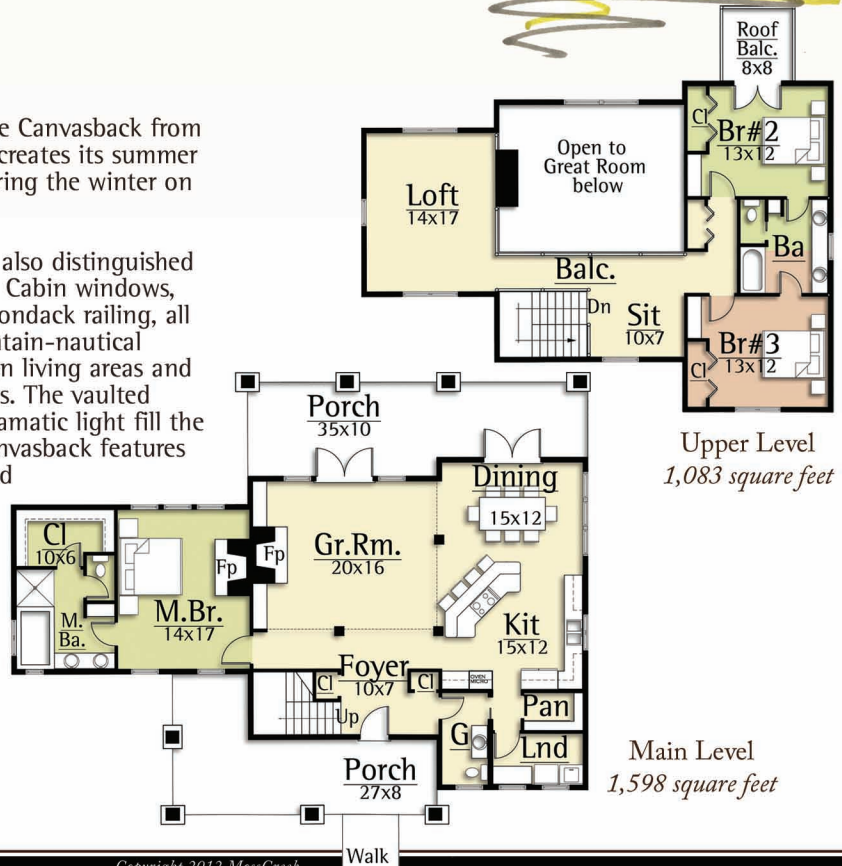

# CANVASBACK

Copyright 2012 MossCreek  
www.MossCreek.net  
800.737.2166

A sloping profile distinguishes the Canvasback from all other waterfowl. This species creates its summer homes in prairie marshes and during the winter on large lakes, bays, and estuaries.

The Canvasback by MossCreek is also distinguished by a distinct sloping roof profile. Cabin windows, canoe paddle accents, and a adirondack railing, all work to give this home it's mountain-nautical theme. The interior features open living areas and master suite with beamed ceilings. The vaulted ceiling of the great room lets dramatic light fill the home. On the upper level the Canvasback features two pleasant guest rooms, divided lavatories, and loft and sitting areas. At home on any lake, bay or estuary, the Canvasback is an ideal home enjoying Americas outdoors.

**CANVASBACK**  
*2,681 total square feet*

Copyright 2012 MossCreek